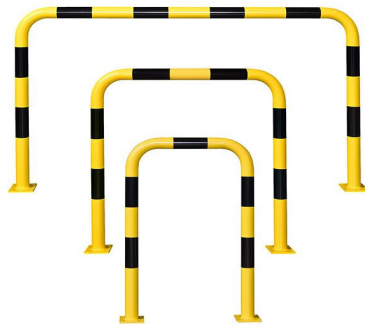

BLACK BULL HEAVY DUTY HOOP BARRIERS

Yellow & black powder coated for visibility

Height 350mm Hoop Barriers

H1200mm Hoop Barriers available in 3 widths

Technical details & Optional Extras

- Diameter: 76mm
- Fixing plate: 160 x 140
- Wall thickness: 3mm
- 8 bolts required per guard
- Surface fixing bolts (sold in singles)
- Throughbolt anchor (sold in singles)

DIMENSIONS

Description	Widths
Barriers H350mm	350, 750, 1000, 2000mm
Barriers H600mm	750, 1000, 2000mm
Barriers H1200mm	750, 1000, 2000mm

FEATURES

Brief Description

Our Black Bull Heavy Hoop Barriers are designed to protect and segregate a number of areas from damage. This could include stock, traffic routes, machinery, columns, shelving, ramps and equipment.

Specifications

- Available in a wide range of sizes to suit your area
- Suitable for indoor use only
- High quality, made to last
- Seamless tub construction for maximum strength
- Easy installation

Finishes

- Durable with maximum strength
- Indoor use: Powder coated Yellow
- Highly visible with black lines
- Outdoor use :Galvanised